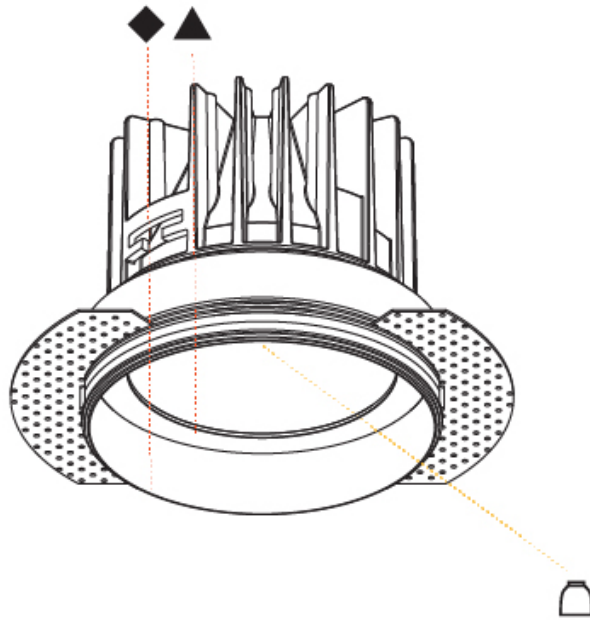

OIKO STANDARD TRIMLESS

A35434-

PROJECT	_____
TYPE	_____
SPECIFIER	_____
QUANTITY	_____
DATE	_____

A