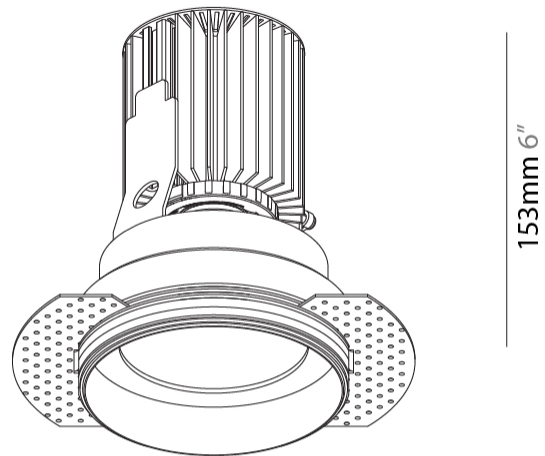

GENERAL

Series: Oiko
 Subseries: Oiko Standard
 Brand: Prolicht
 Division: Architectural
 Mounting Type: Trimless
 Mounting Location: Ceiling
 Subcategory: Downlight

PHYSICAL

Shape: Round
 Diameter (mm): 100
 Diameter (in): 3 15/16
 Height (mm): 153
 Height (in): 6
 Ceiling Thickness (mm): 10 / 12.5 / 15
 Ceiling Thickness (in): 3/8 or 1/2 or 9/16
 Min. Recessing Depth (mm): 170
 Min. Recessing Depth (in): 6 11/16
 Light Distribution: Downlight
 Weight (kg): 0.6
 Weight (lbs): 1.322
 Fixture Finish: SSR / BKV / CWI / CRY / HAB / UFT / ITA / RUA / FTG / MYG / LOD / PUS / FRO / FUP / KIA / POP / BLS / SPG / MEY / GOH / GUM / CHC / COM / ABZ / JAG / OBR / MOS / ROR
 Fixture Material: Aluminum Die Cast
 Cut-out Measurements: 111mm / 4 3/8" Diameter
 Upon Request: Unique Sizes Unique Ceiling Thickness

OPTICAL

Reflector: 18 / 26 / 40

RATINGS AND CERTIFICATIONS

Certified By: Certified for North American Standards
 IP rating: IP20

Ø 100mm 3 15/16"

Ø 155mm 6 1/8"

OIKO STANDARD TRIMLESS

A35431-